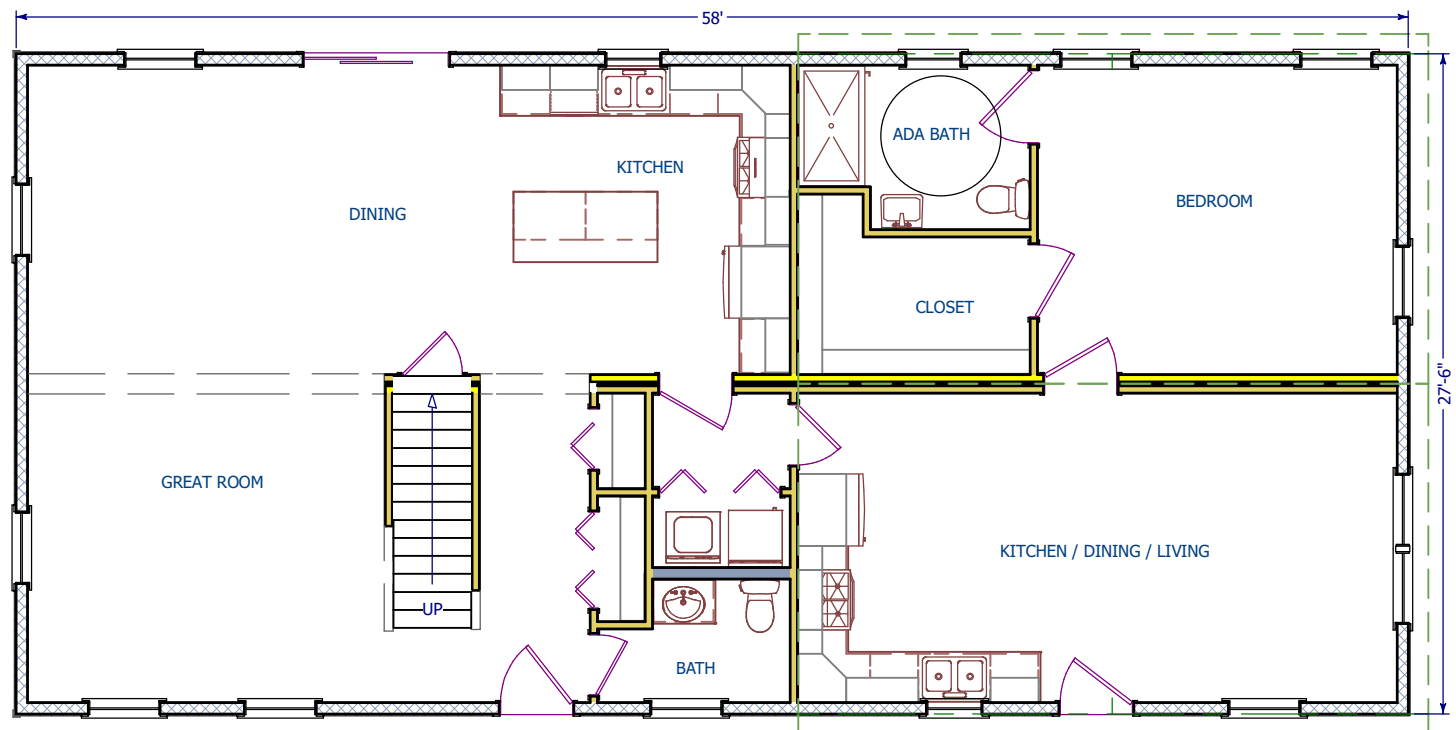

2nd Floor 894 s.f.

Total Living Area
2,489 s.f.

The Colonial With In-Law is a smart colonial plan with a separate in-law set up on the 1st floor. There is a large great room on the first floor and three bedrooms on the second floor including a master bedroom suite. The plan also offers three and half bathrooms.

Two Story Plan

4 Bedrooms
3.5 Baths

(1st Floor In-Law)

58'-0" x 27'-6"

1st Floor 1,595 s.f.

2nd Floor 894 s.f.

Total Living Area
2,489 s.f.

The Colonial With In-Law is a smart colonial plan with a separate in-law set up on the 1st floor. There is a large great room on the first floor and three bedrooms on the second floor including a master bedroom suite. The plan also offers three and half bathrooms.

Engineered homes built magnificently, promptly, affordably.

Two Story Plan

4 Bedrooms
3.5 Baths

(1st Floor In-Law)

58'-0" x 27'-6"

1st Floor 1,595 s.f.

2nd Floor 894 s.f.

Total Living Area
2,489 s.f.

The Colonial With In-Law is a smart colonial plan with a separate in-law set up on the 1st floor. There is a large great room on the first floor and three bedrooms on the second floor including a master bedroom suite. The plan also offers three and half bathrooms.