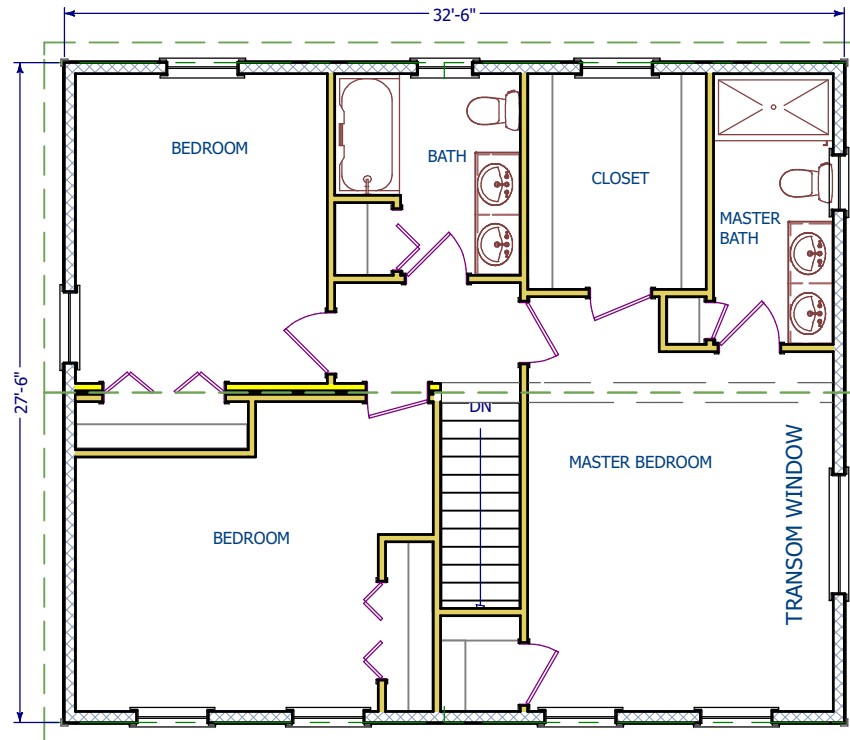

2nd Floor 894 s.f.

Total Living Area
2,489 s.f.

The Colonial With In-Law is a smart colonial plan with a separate in-law set up on the 1st floor. There is a large great room on the first floor and three bedrooms on the second floor including a master bedroom suite. The plan also offers three and half bathrooms.

Two Story Plan

4 Bedrooms
3.5 Baths

(1st Floor In-Law)

58'-0" x 27'-6"

1st Floor 1,595 s.f.

2nd Floor 894 s.f.

Total Living Area
2,489 s.f.

The Colonial With In-Law is a smart colonial plan with a separate in-law set up on the 1st floor. There is a large great room on the first floor and three bedrooms on the second floor including a master bedroom suite. The plan also offers three and half bathrooms.

Engineered homes built magnificently, promptly, affordably.

Two Story Plan

4 Bedrooms
3.5 Baths

(1st Floor In-Law)

58'-0" x 27'-6"

1st Floor 1,595 s.f.

2nd Floor 894 s.f.

Total Living Area
2,489 s.f.

The Colonial With In-Law is a smart colonial plan with a separate in-law set up on the 1st floor. There is a large great room on the first floor and three bedrooms on the second floor including a master bedroom suite. The plan also offers three and half bathrooms.