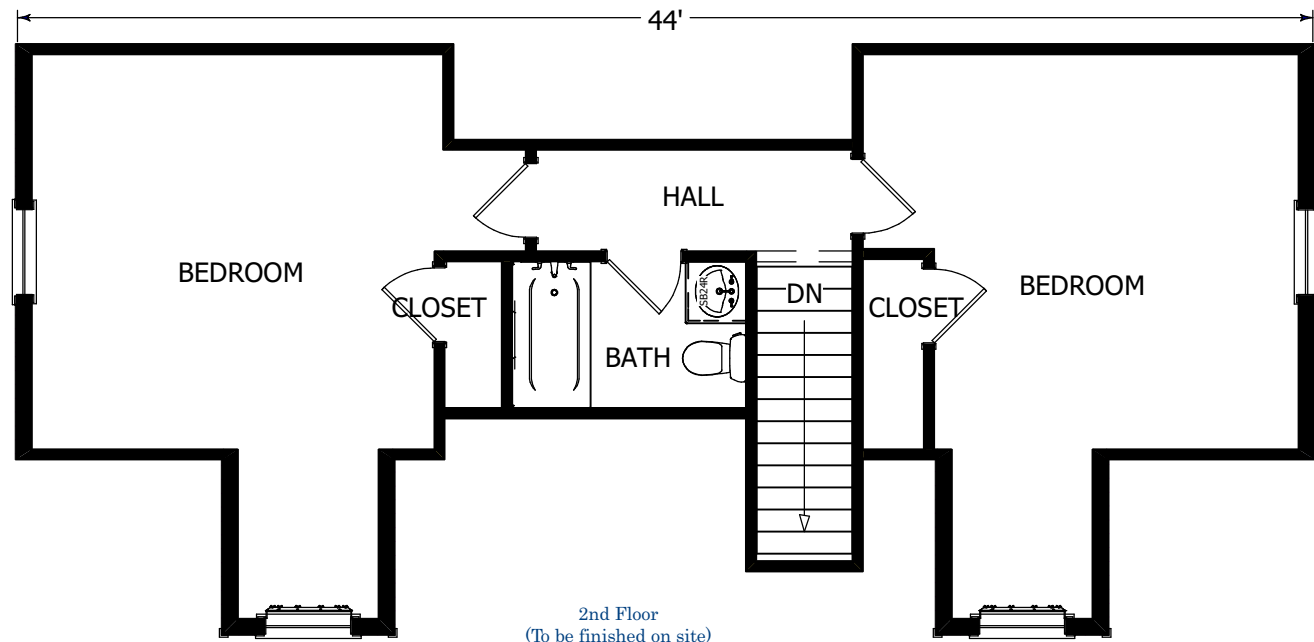

Second Floor 602s.f.
(To be finished on site)

Total Square Footage
1814s.f.

Shown with
optional family room
236s.f.

The Cape Greenwich is a classic cape plan which offers one bedroom on the first level and additional two bedrooms on the suggested second floor. The plan also offers an option to add a large family room in the rear of the house.

Cape Style Plan

3 Bedrooms
2 Baths

44'-0" x 27'-6"

First Floor Square
Footage 1212s.f.

Second Floor 602s.f.
(To be finished on site)

Total Square Footage
1814s.f.

Shown with
optional family room
236s.f.

The Cape Greenwich is a classic cape plan which offers one bedroom on the first level and additional two bedrooms on the suggested second floor. The plan also offers an option to add a large family room in the rear of the house.

Cape Style Plan

3 Bedrooms

2 Baths

44'-0" x 27'-6"

First Floor Square Footage 1212s.f.

Second Floor 602s.f.
(To be finished on site)

Total Square Footage 1814s.f.

Shown with optional family room 236s.f.

The Cape Greenwich is a classic cape plan which offers one bedroom on the first level and additional two bedrooms on the suggested second floor. The plan also offers an option to add a large family room in the rear of the house.