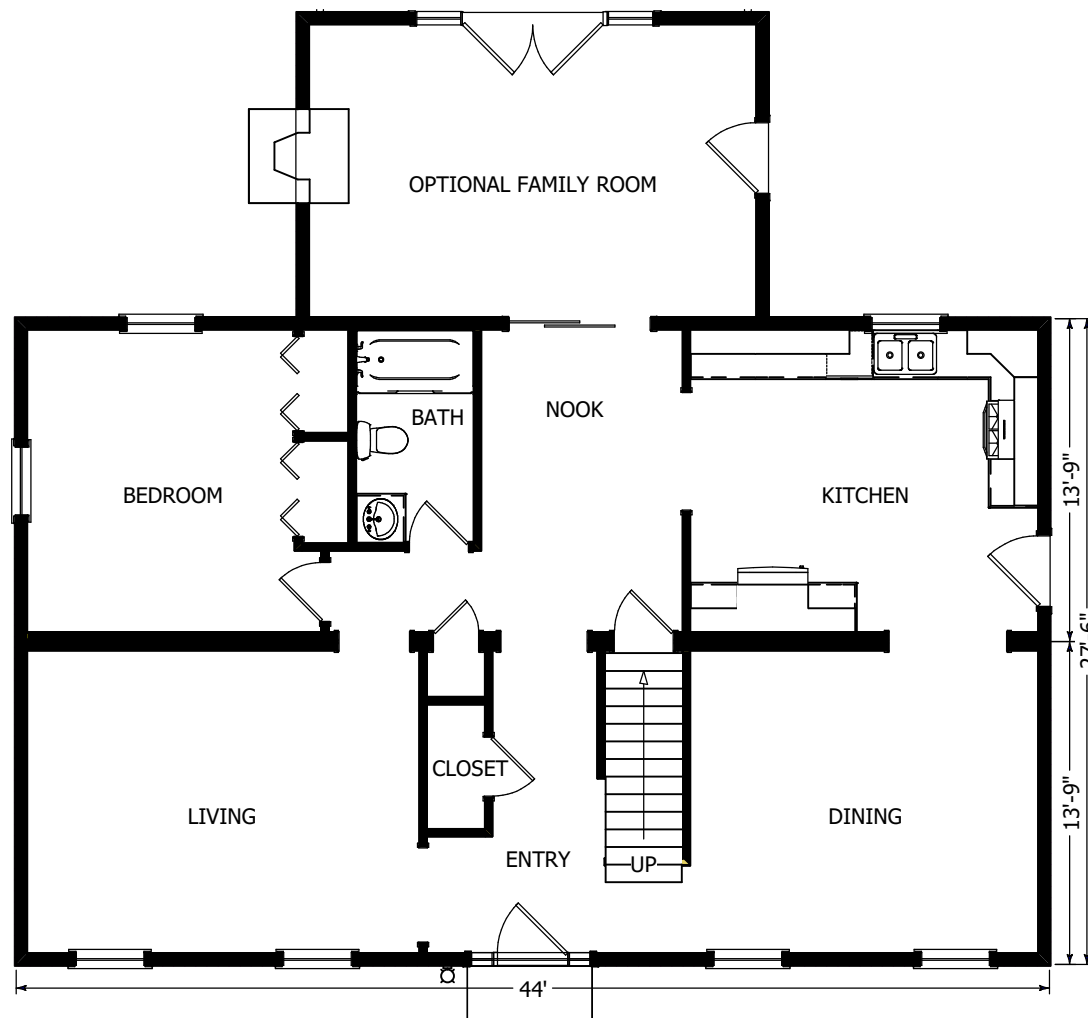

Second Floor 602s.f.
(To be finished on site)

Total Square Footage
1814s.f.

Shown with
optional family room
236s.f.

The Cape Greenwich is a classic cape plan which offers one bedroom on the first level and additional two bedrooms on the suggested second floor. The plan also offers an option to add a large family room in the rear of the house.

Cape Style Plan

3 Bedrooms
2 Baths

44'-0" x 27'-6"

First Floor Square
Footage 1212s.f.

Second Floor 602s.f.
(To be finished on site)

Total Square Footage
1814s.f.

Shown with
optional family room
236s.f.

The Cape Greenwich is a classic cape plan which offers one bedroom on the first level and additional two bedrooms on the suggested second floor. The plan also offers an option to add a large family room in the rear of the house.

The Cape Greenwich is a classic cape plan which offers one bedroom on the first level and additional two bedrooms on the suggested second floor. The plan also offers an option to add a large family room in the rear of the house.