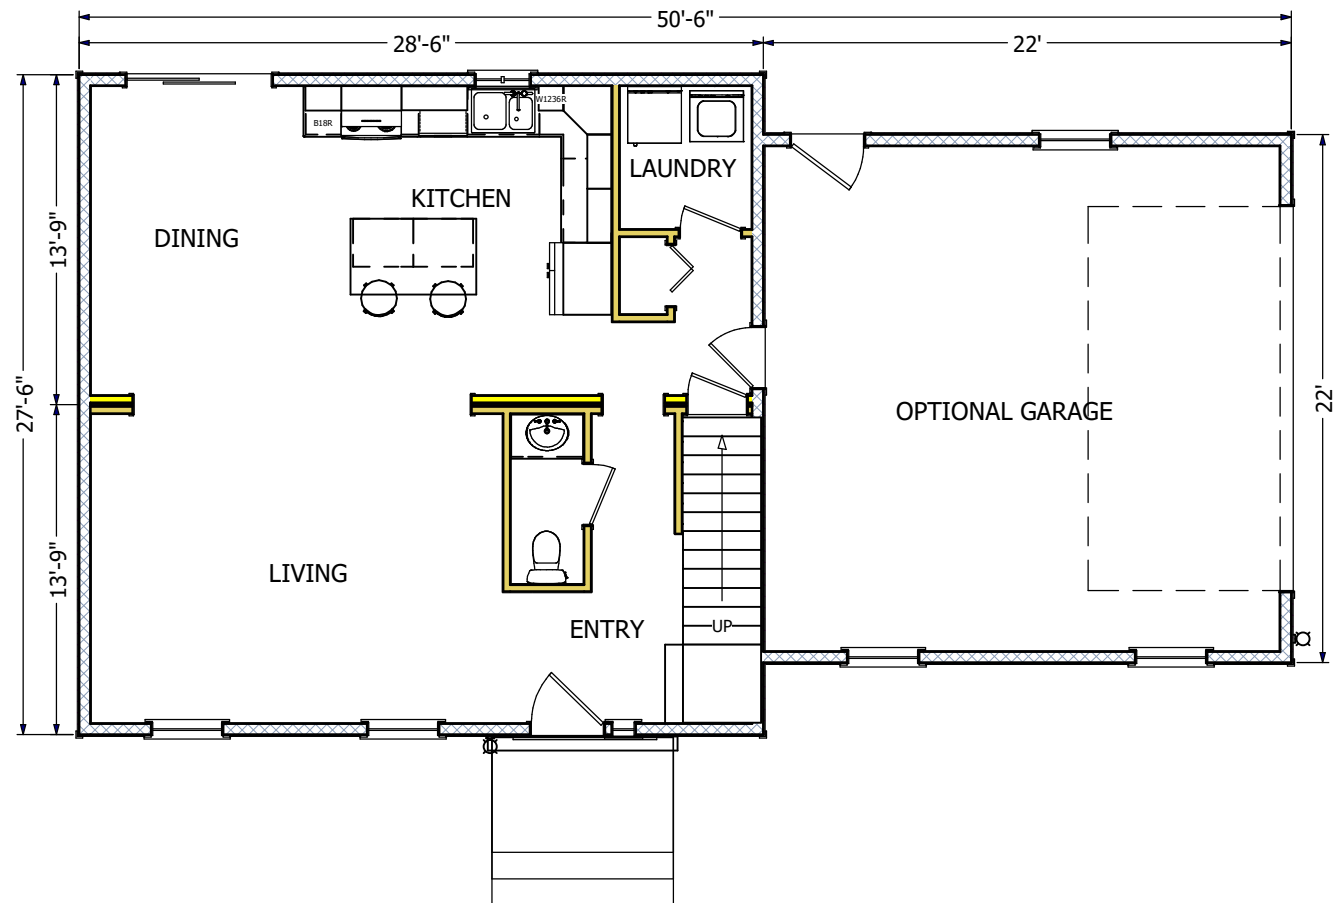

Optional Garage  
22' x 22'

The Newbury is a lovely and efficient colonial home with a large living area. The plan also features three bedrooms and two and half bathrooms. This plan also includes an optional garage and bonus room, above which flows perfectly with the floor plan.

# The Avalon Collection

Engineered homes built magnificently, promptly, affordably.

Two Story Plan

3 Bedrooms / 2.5  
Baths

28'-6" x 27'-6"

1st Floor 784 s.f.

2nd Floor 784 s.f.

Total Living Area  
1568 s.f.