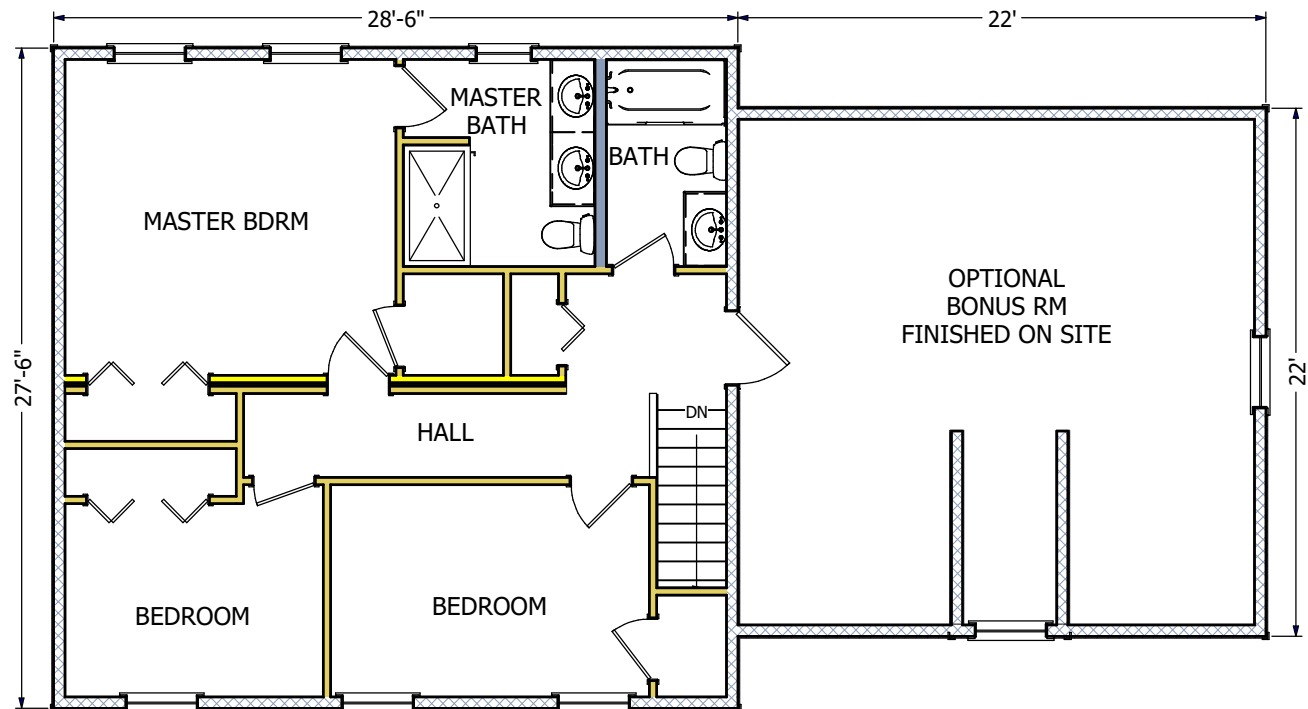

Optional Garage  
22' x 22'

The Newbury is a lovely and efficient colonial home with a large living area. The plan also features three bedrooms and two and half bathrooms. This plan also includes an optional garage and bonus room, above which flows perfectly with the floor plan.

# The Avalon Collection

Engineered homes built magnificently, promptly, affordably.

Two Story Plan

3 Bedrooms / 2.5  
Baths

28'-6" x 27'-6"

1st Floor 784 s.f.

2nd Floor 784 s.f.

Total Living Area  
1568 s.f.