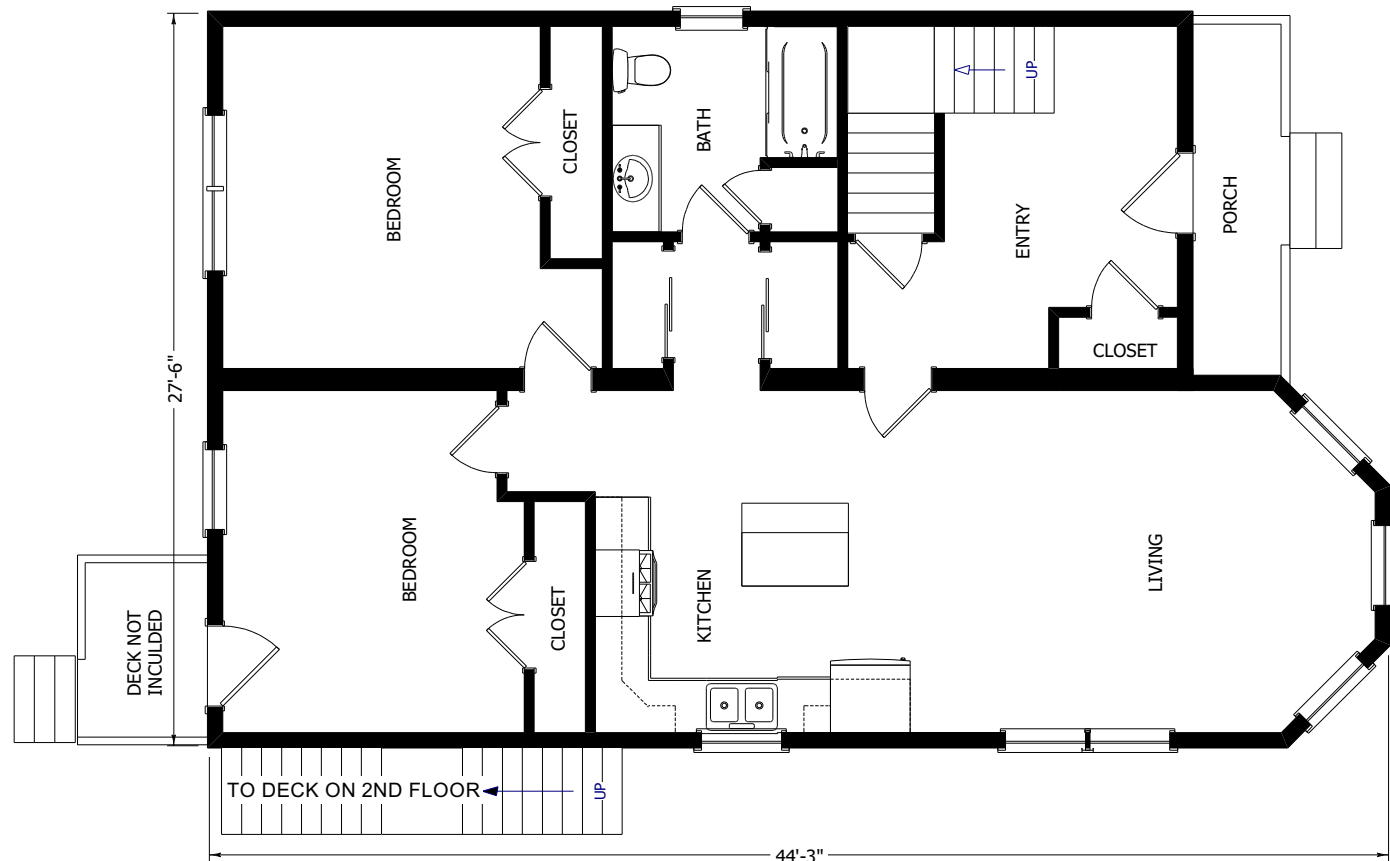

The Hudson

The Avalon Collection

Engineered homes built magnificently, promptly, affordably.

Multifamily

Each Unit

2 Bedrooms
1 Bath

44'-3" x 27'-6"

1st Floor Living Area
1100 s.f.

2nd Floor Living Area
1159 s.f.

Total Living Area
2259 s.f.

The Hudson plan is a multi-family style plan. Each unit features two bedrooms and one bathroom. The kitchen and living area is an open floor plan. The plan is great for a tight lot because the units are stacked.

* 3 bedroom option by using family room

1st Floor Plan