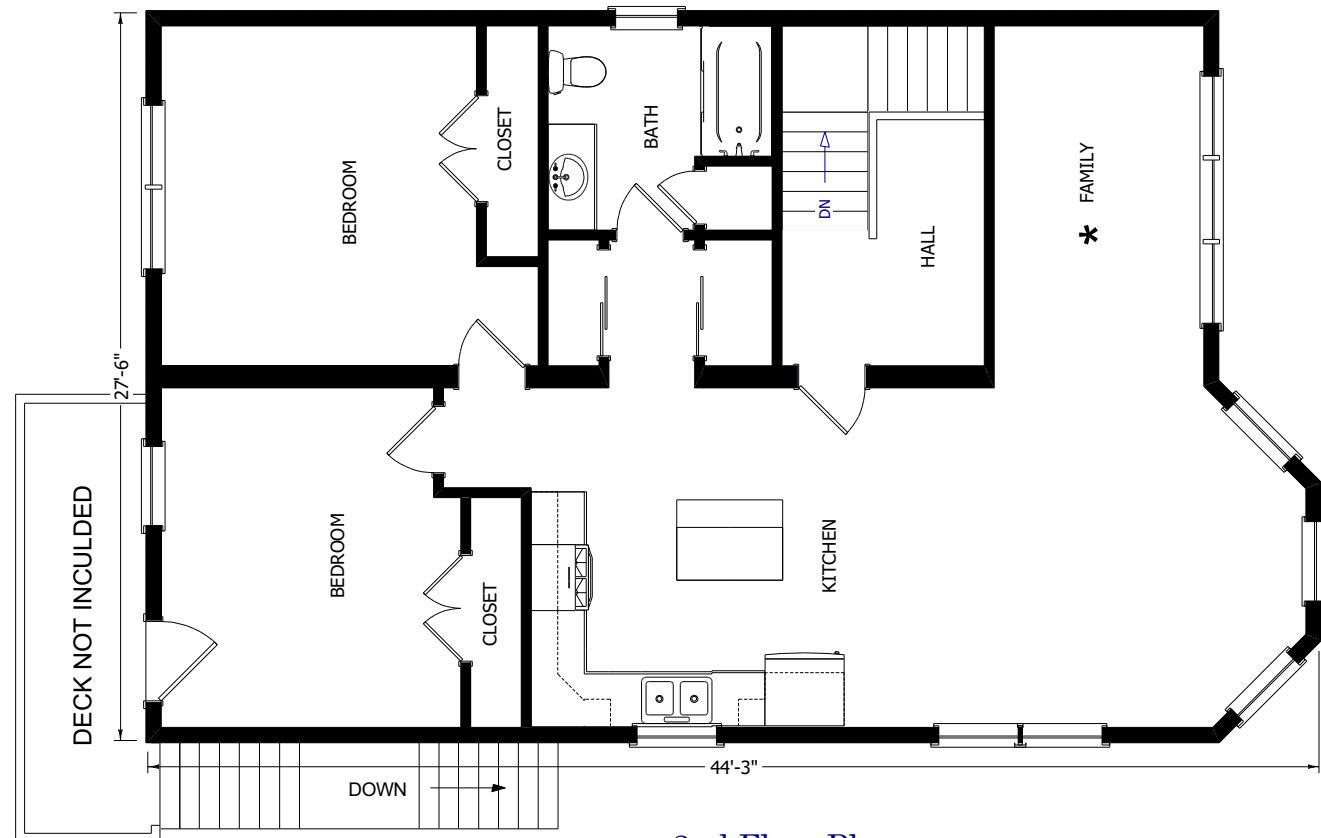

The Hudson

The Avalon Collection

Engineered homes built magnificently, promptly, affordably.

Multifamily

Each Unit

2 Bedrooms
1 Bath

44'-3" x 27'-6"

1st Floor Living Area
1100 s.f.

2nd Floor Living Area
1159 s.f.

Total Living Area
2259 s.f.

The Hudson plan is a multi-family style plan. Each unit features two bedrooms and one bathroom. The kitchen and living area is an open floor plan. The plan is great for a tight lot because the units are stacked.

* 3 bedroom option by using family room

2nd Floor Plan